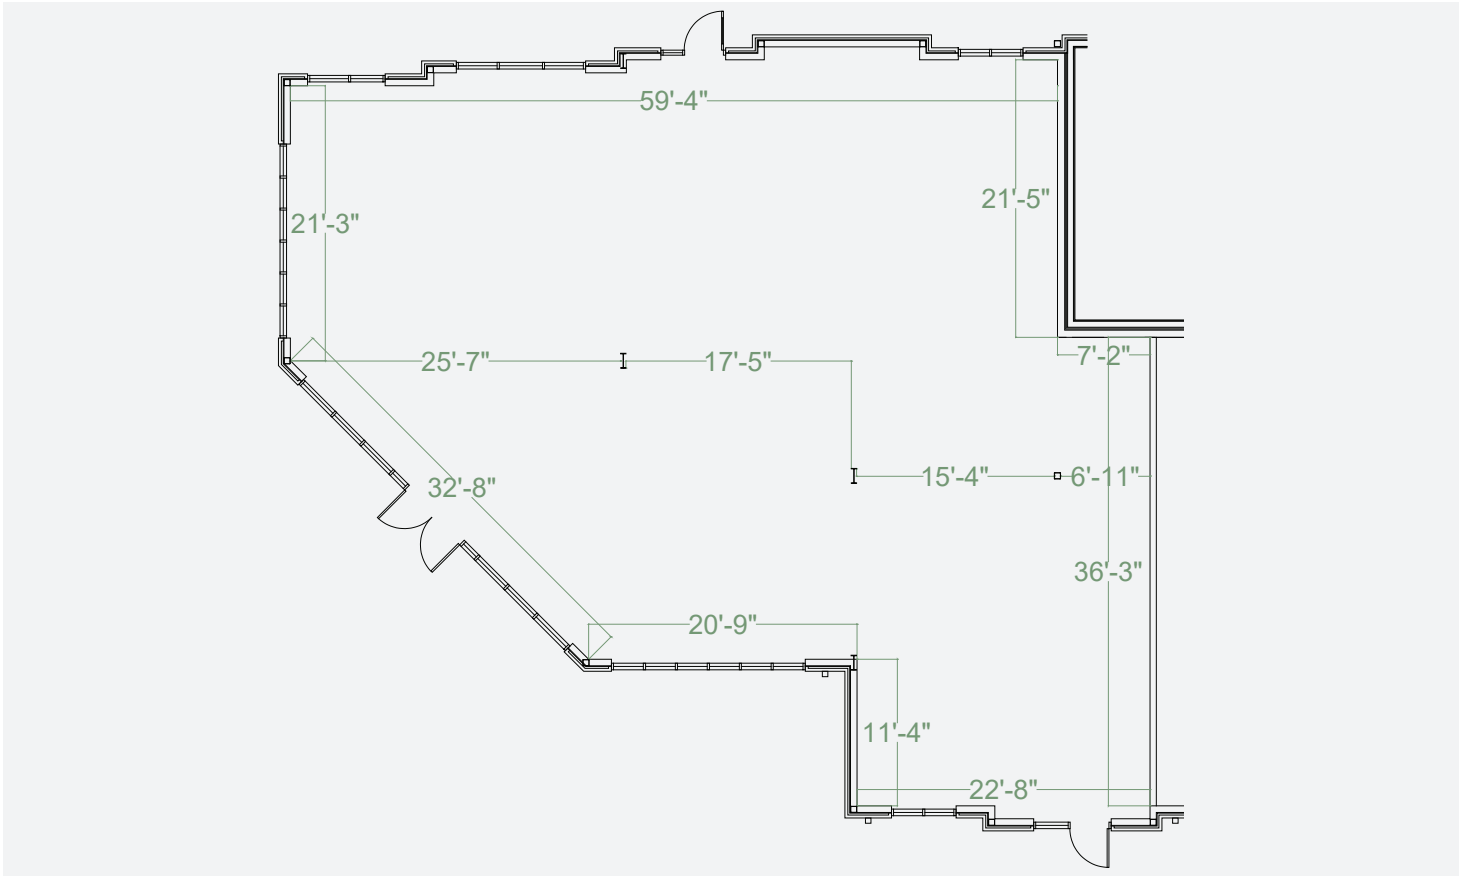

3505 ENDEAVOR AVE

Suite # TBD • 1,000 - 3,000 sq. ft. 

floorplan

UNIT LOCATION WITHIN BUILDING:

DISCOVERY
park

-  Residential
-  Park Restaurant & Bar
-  Towneplace Suites by Marriott
-  The Kitchen Grill & Games
-  Horton Animal Hospital
-  Commercial
-  Mixed Use