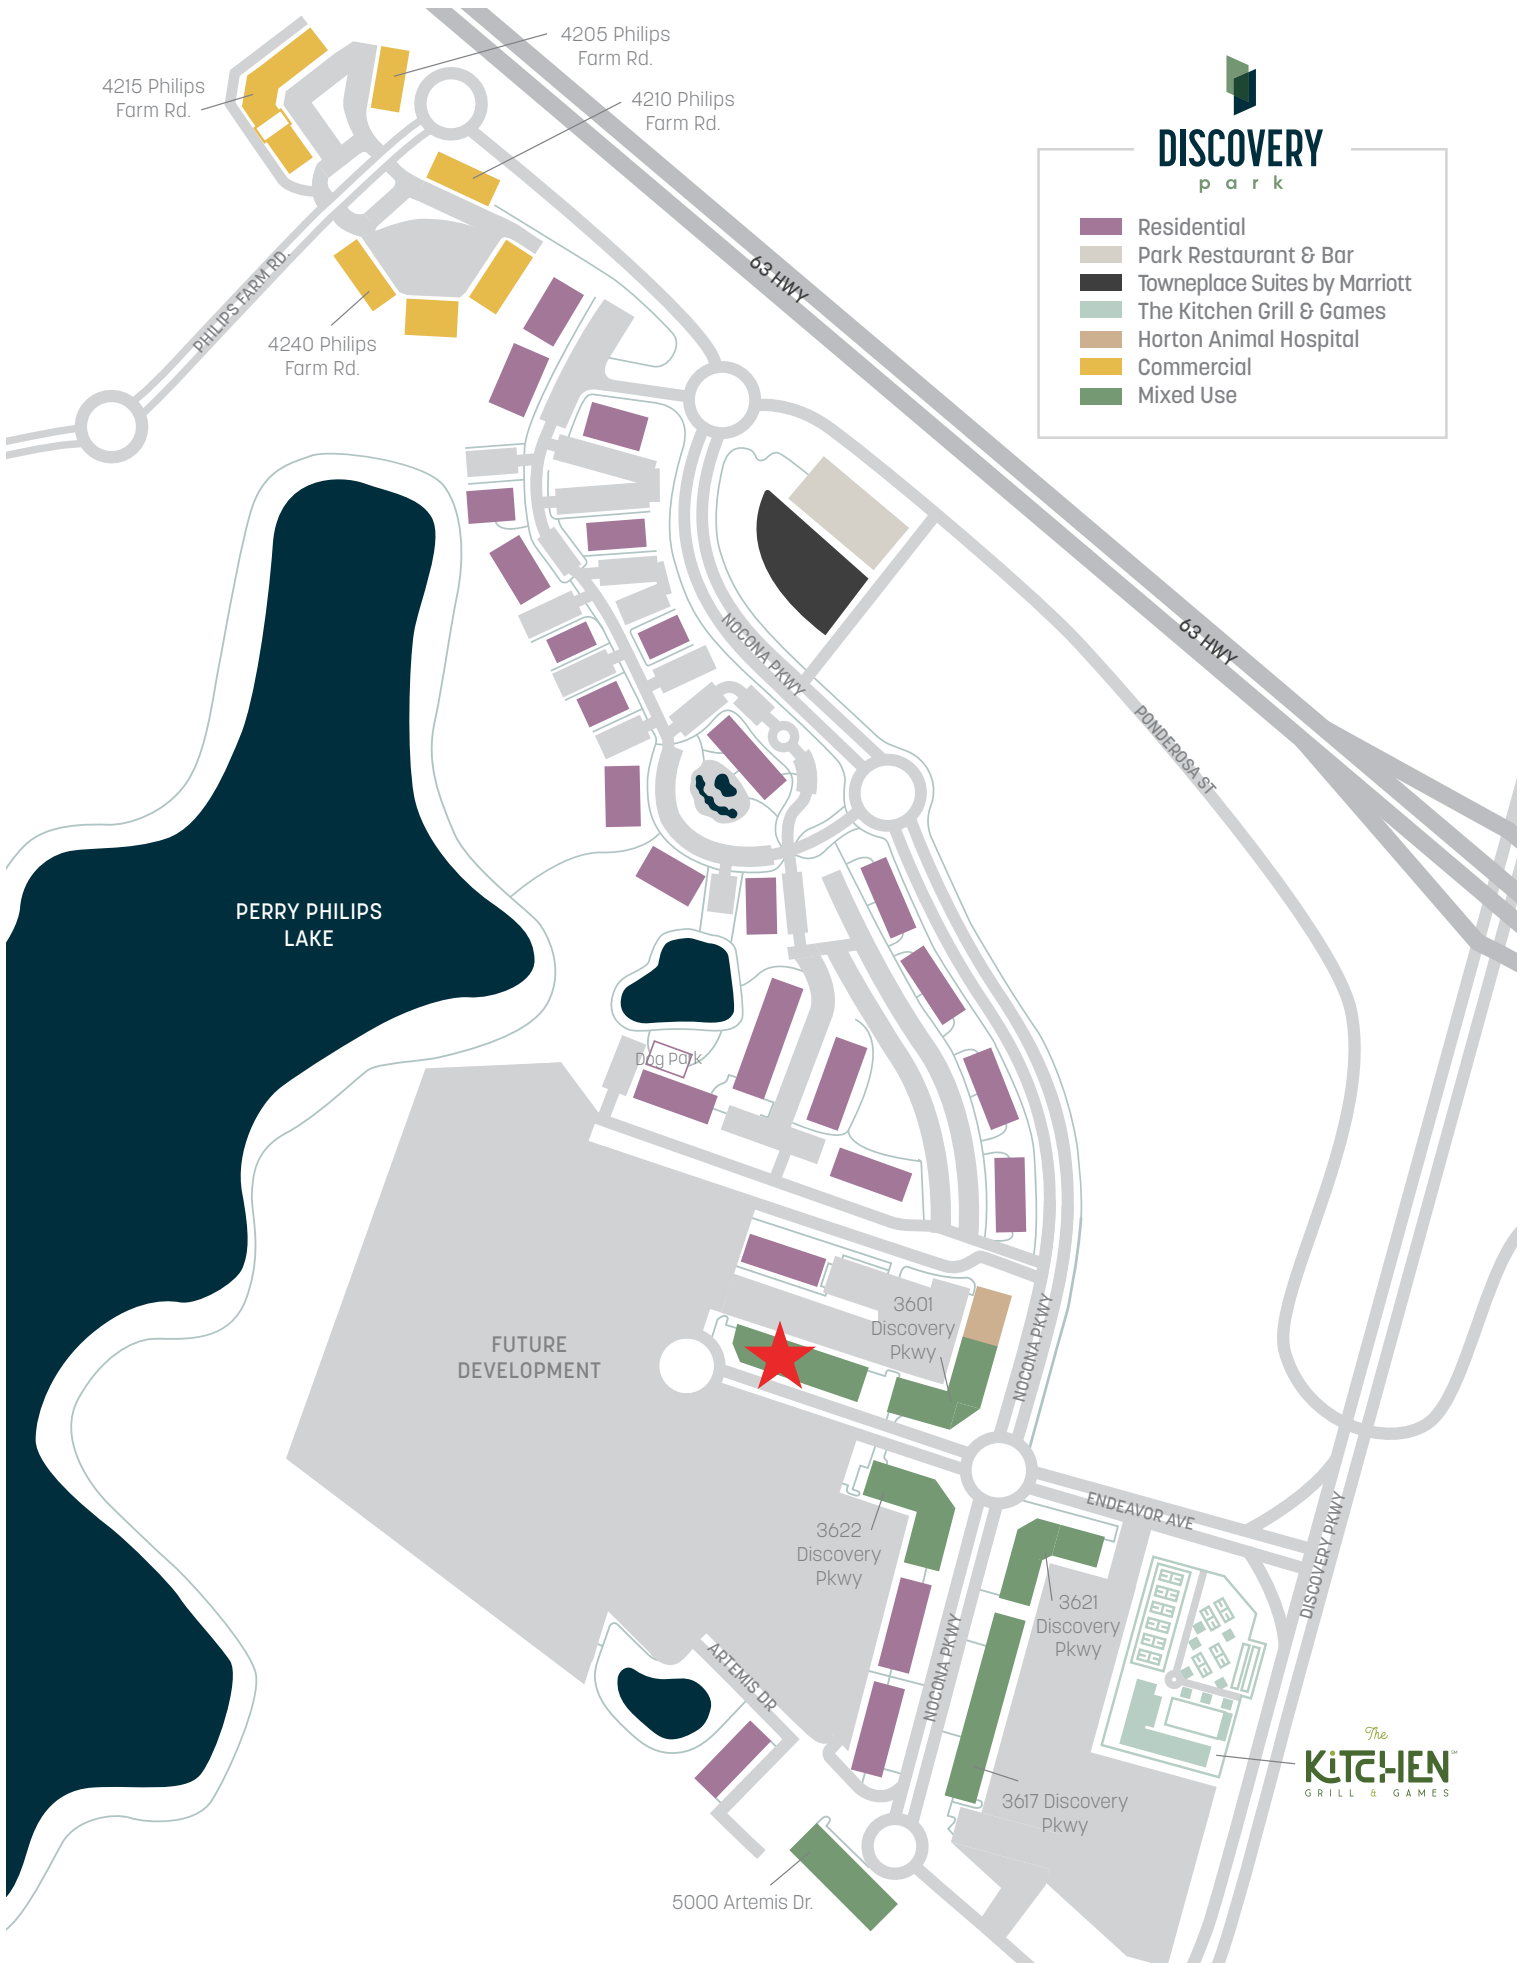

3505 ENDEAVOR AVE

Suite # TBD • 1,000 - 8,300 sq. ft. 

*floorplan*

**UNIT LOCATION WITHIN BUILDING:**

**DISCOVERY**  
park

-  Residential
-  Park Restaurant & Bar
-  Towneplace Suites by Marriott
-  The Kitchen Grill & Games
-  Horton Animal Hospital
-  Commercial
-  Mixed Use