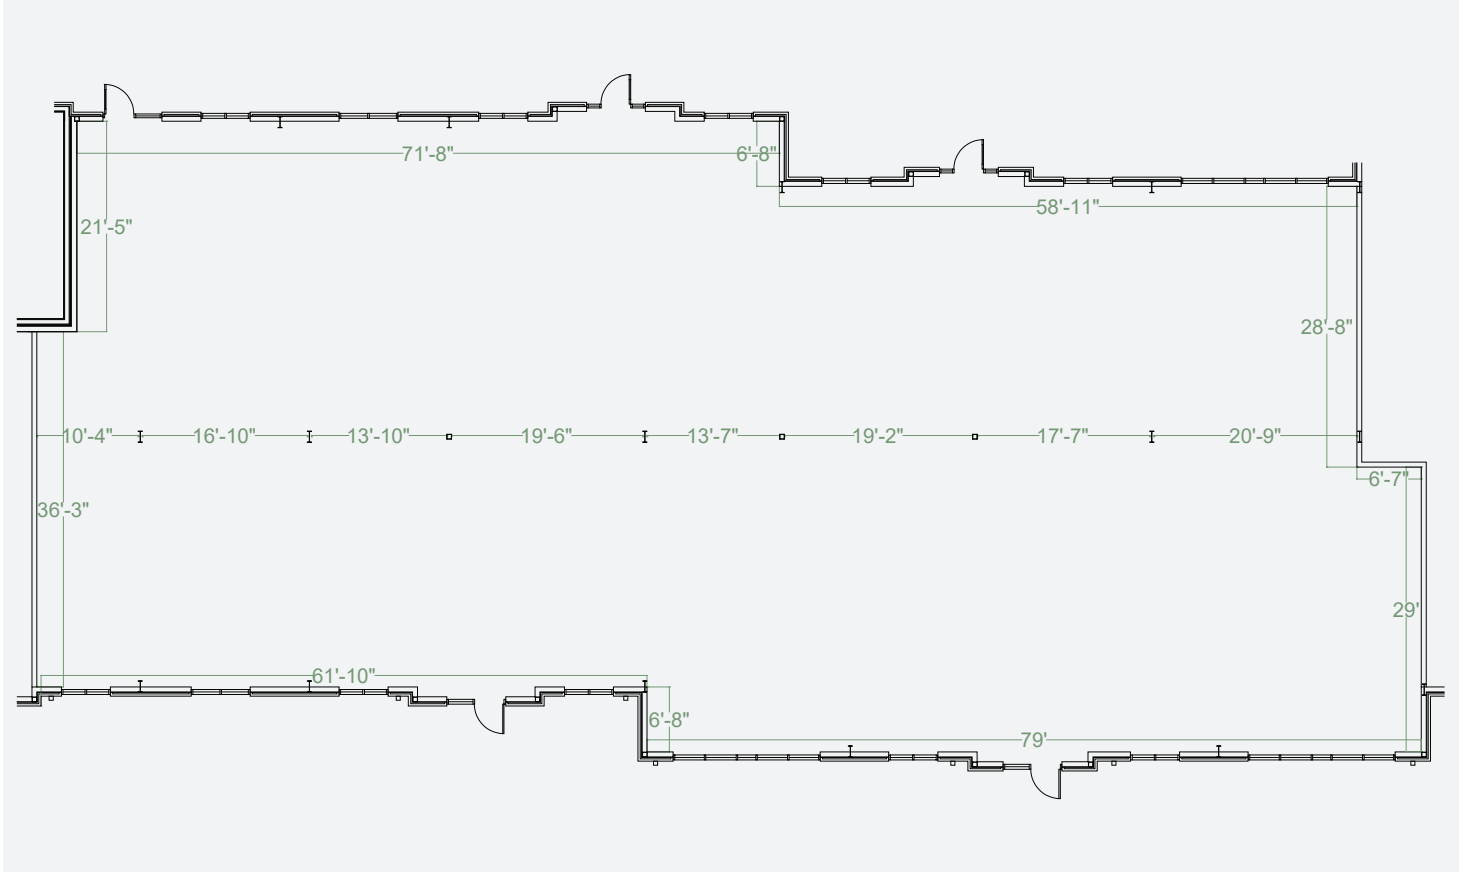

3505 ENDEAVOR AVE

Suite # TBD • 1,000 - 8,300 sq. ft. 

*floorplan*

**UNIT LOCATION WITHIN BUILDING:**

**DISCOVERY**  
park

-  Residential
-  Park Restaurant & Bar
-  Towneplace Suites by Marriott
-  The Kitchen Grill & Games
-  Horton Animal Hospital
-  Commercial
-  Mixed Use