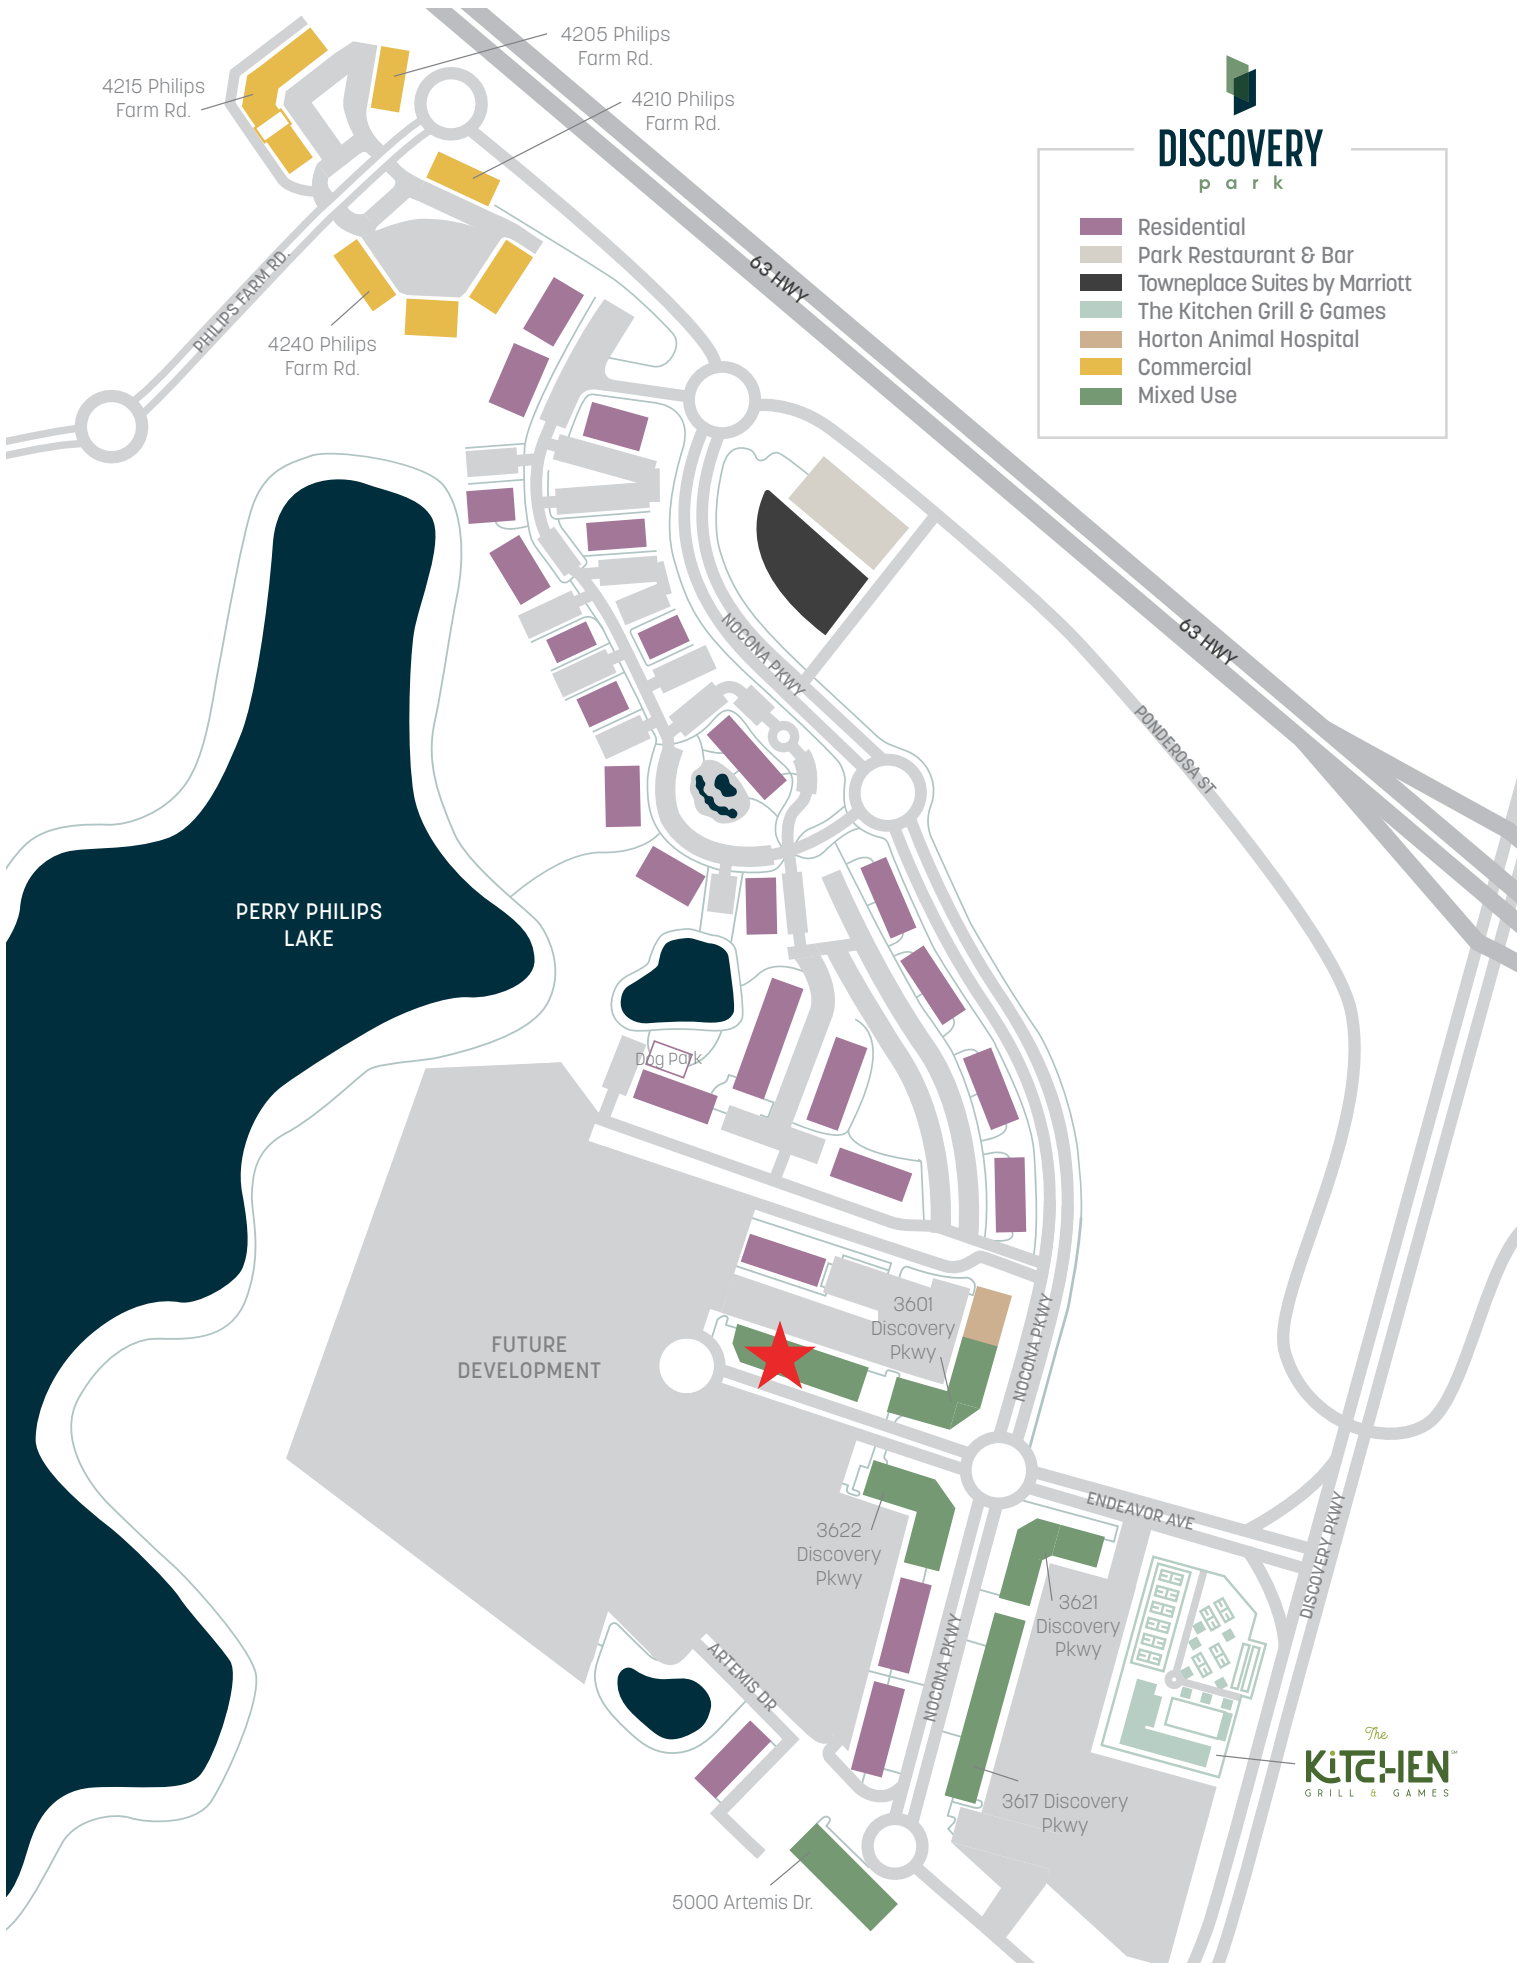

3505 ENDEAVOR AVE

Suite # TBD • 1,000 - 3,500 sq. ft. 

*floorplan*

**UNIT LOCATION WITHIN BUILDING:**

# DISCOVERY park

- Residential
- Park Restaurant & Bar
- Towneplace Suites by Marriott
- The Kitchen Grill & Games
- Horton Animal Hospital
- Commercial
- Mixed Use

The  
**KITCHEN**  
GRILL & GAMES