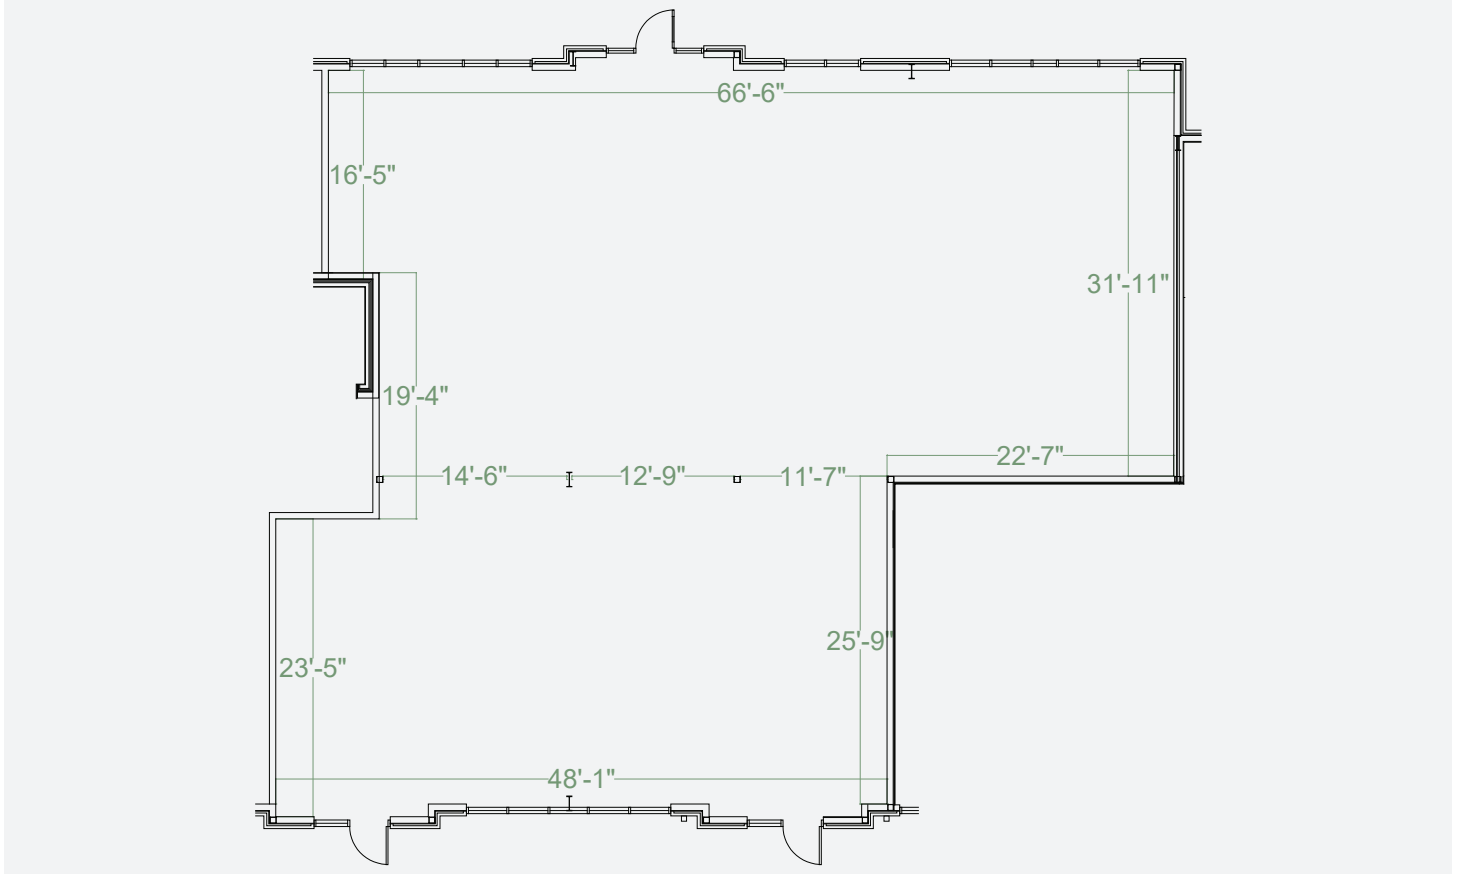

3505 ENDEAVOR AVE

Suite # TBD • 1,000 - 3,500 sq. ft. 

*floorplan*

**UNIT LOCATION WITHIN BUILDING:**