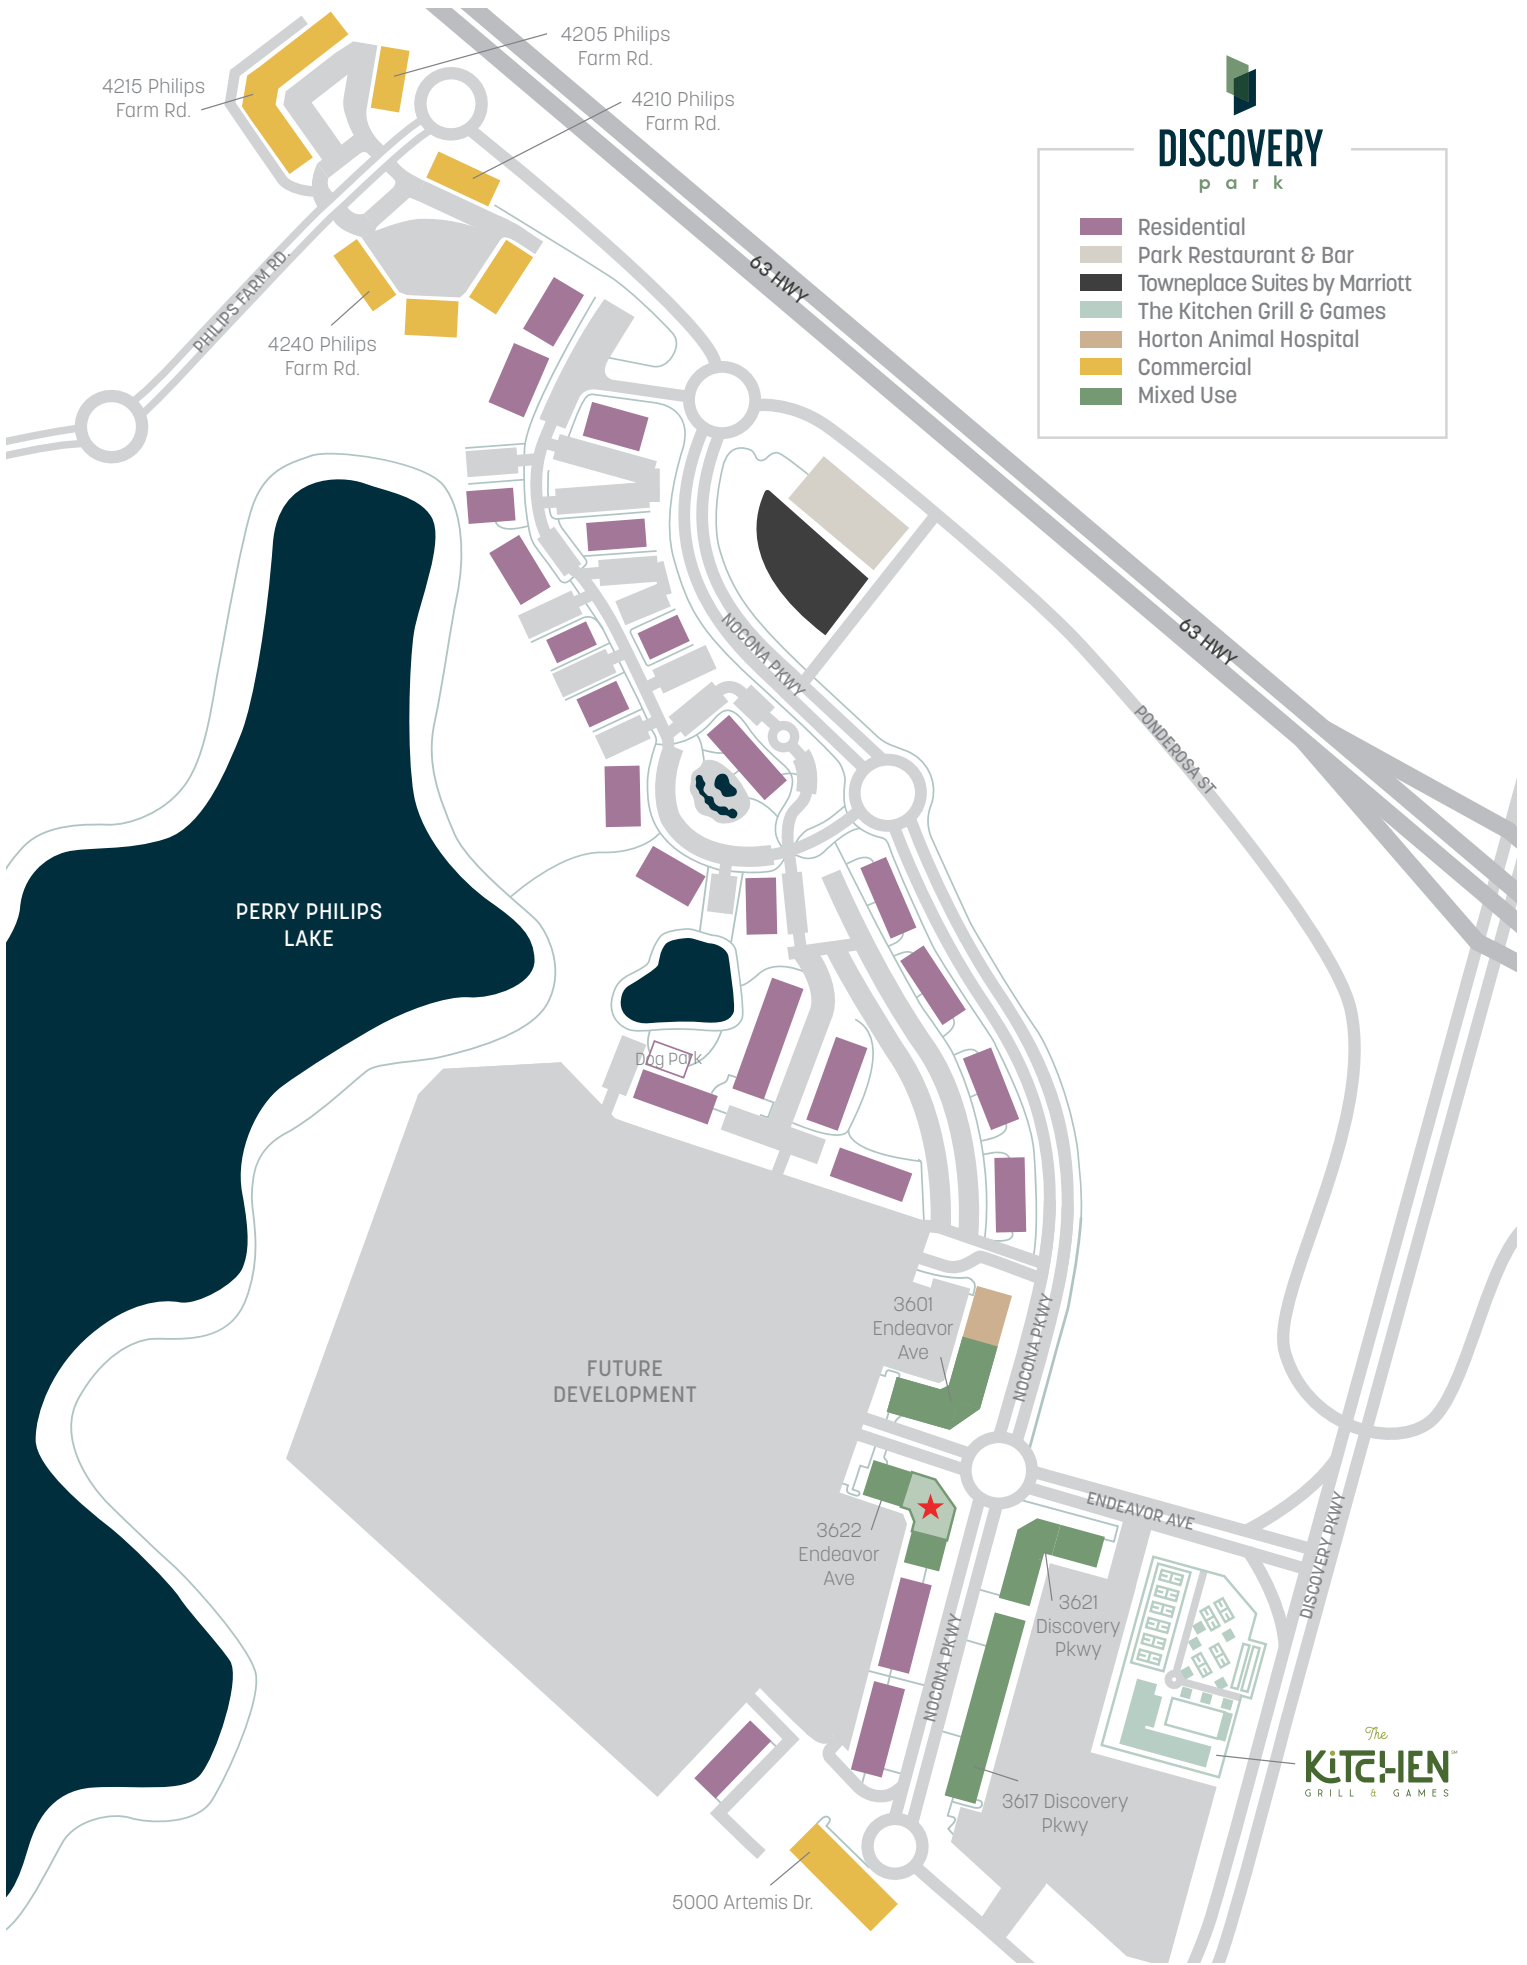

3622 ENDEAVOR AVE

Suite # TBD • 1,200-6,800 sq. ft. 

floorplan

UNIT LOCATION WITHIN BUILDING

DISCOVERY
park

- Residential
- Park Restaurant & Bar
- Towneplace Suites by Marriott
- The Kitchen Grill & Games
- Horton Animal Hospital
- Commercial
- Mixed Use

The
KITCHEN
GRILL & GAMES