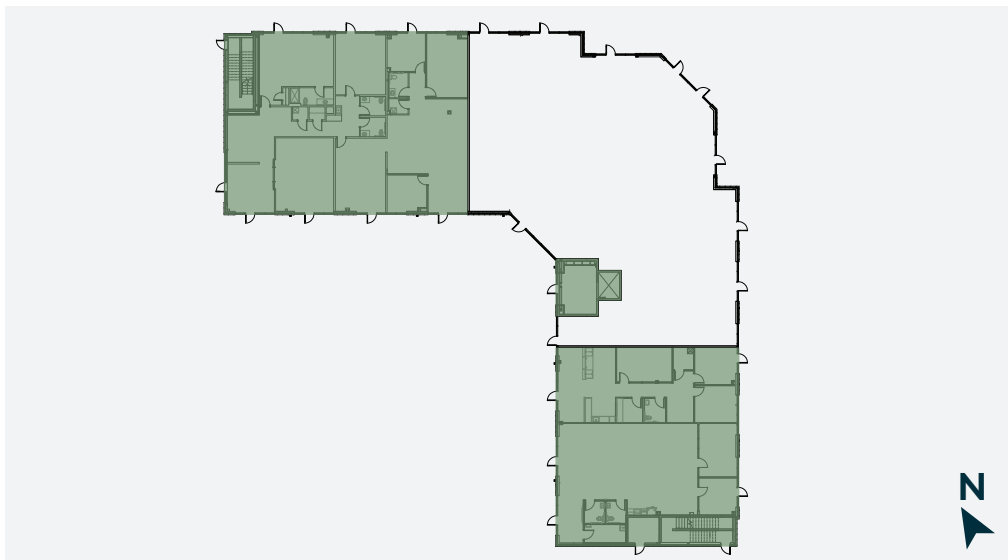

3622 ENDEAVOR AVE

Suite # TBD • 1,200-6,800 sq. ft. 

floorplan

UNIT LOCATION WITHIN BUILDING

DISCOVERY
park

- Residential
- Park Restaurant & Bar
- Towneplace Suites by Marriott
- The Kitchen Grill & Games
- Horton Animal Hospital
- Commercial
- Mixed Use