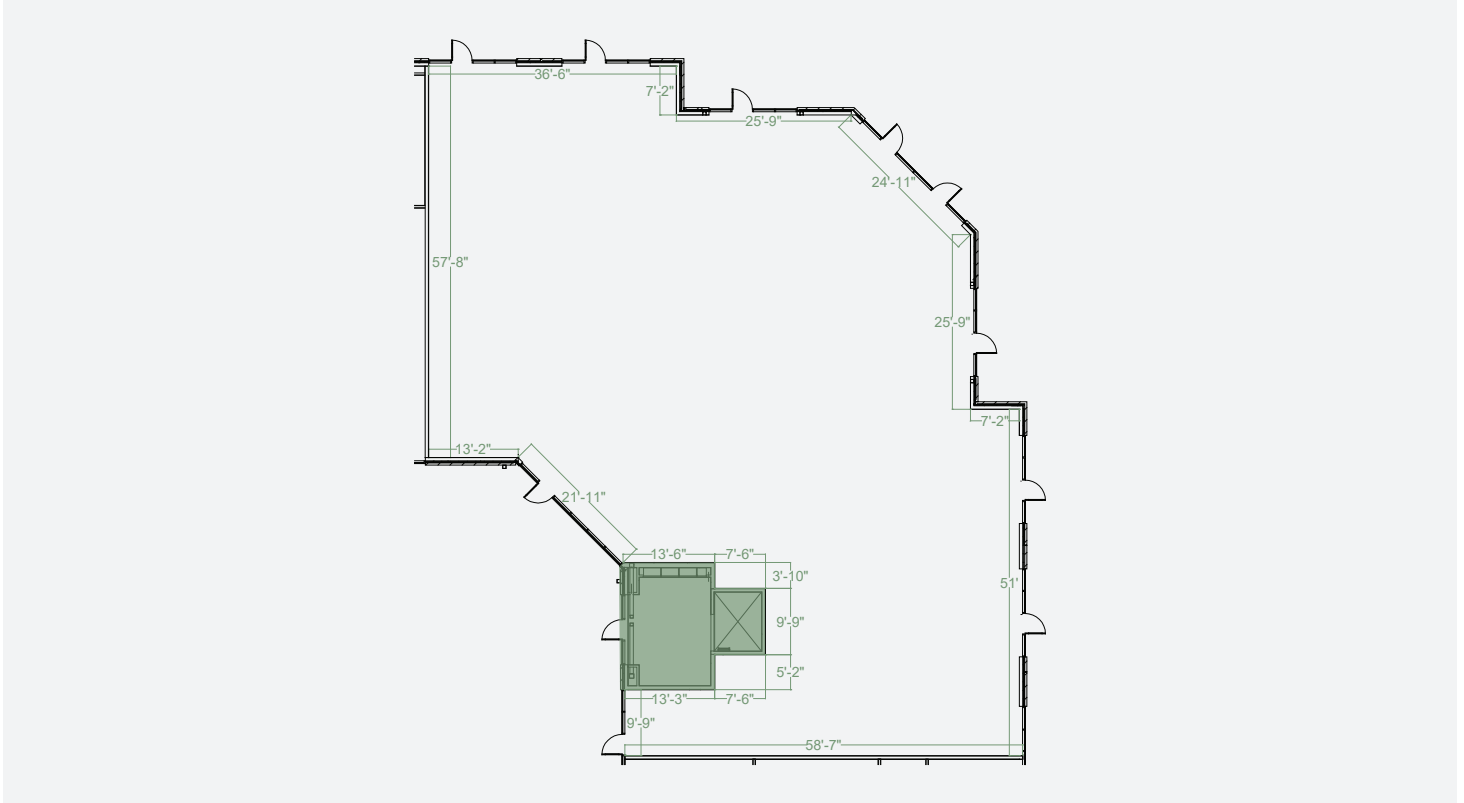

3622 ENDEAVOR AVE

Suite # TBD • 1,200-6,800 sq. ft. 

floorplan

UNIT LOCATION WITHIN BUILDING

DISCOVERY
park

- Residential
- Park Restaurant & Bar
- Towneplace Suites by Marriott
- The Kitchen Grill & Games
- Horton Animal Hospital
- Commercial
- Mixed Use