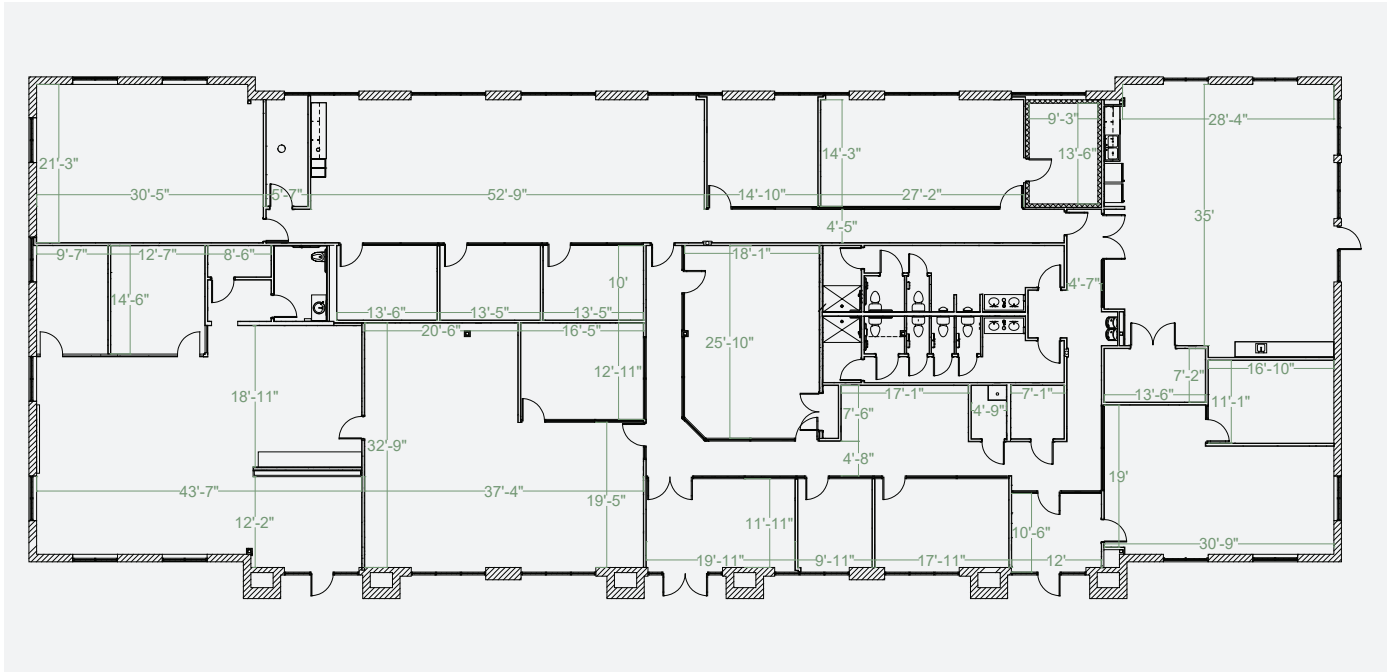

4220 PHILIPS FARM RD

Suite 101 • 11,541 sq. ft. 

floorplan

DISCOVERY
park

- Residential
- Park Restaurant & Bar
- Towneplace Suites by Marriott
- The Kitchen Grill & Games
- Horton Animal Hospital
- Commercial
- Mixed Use