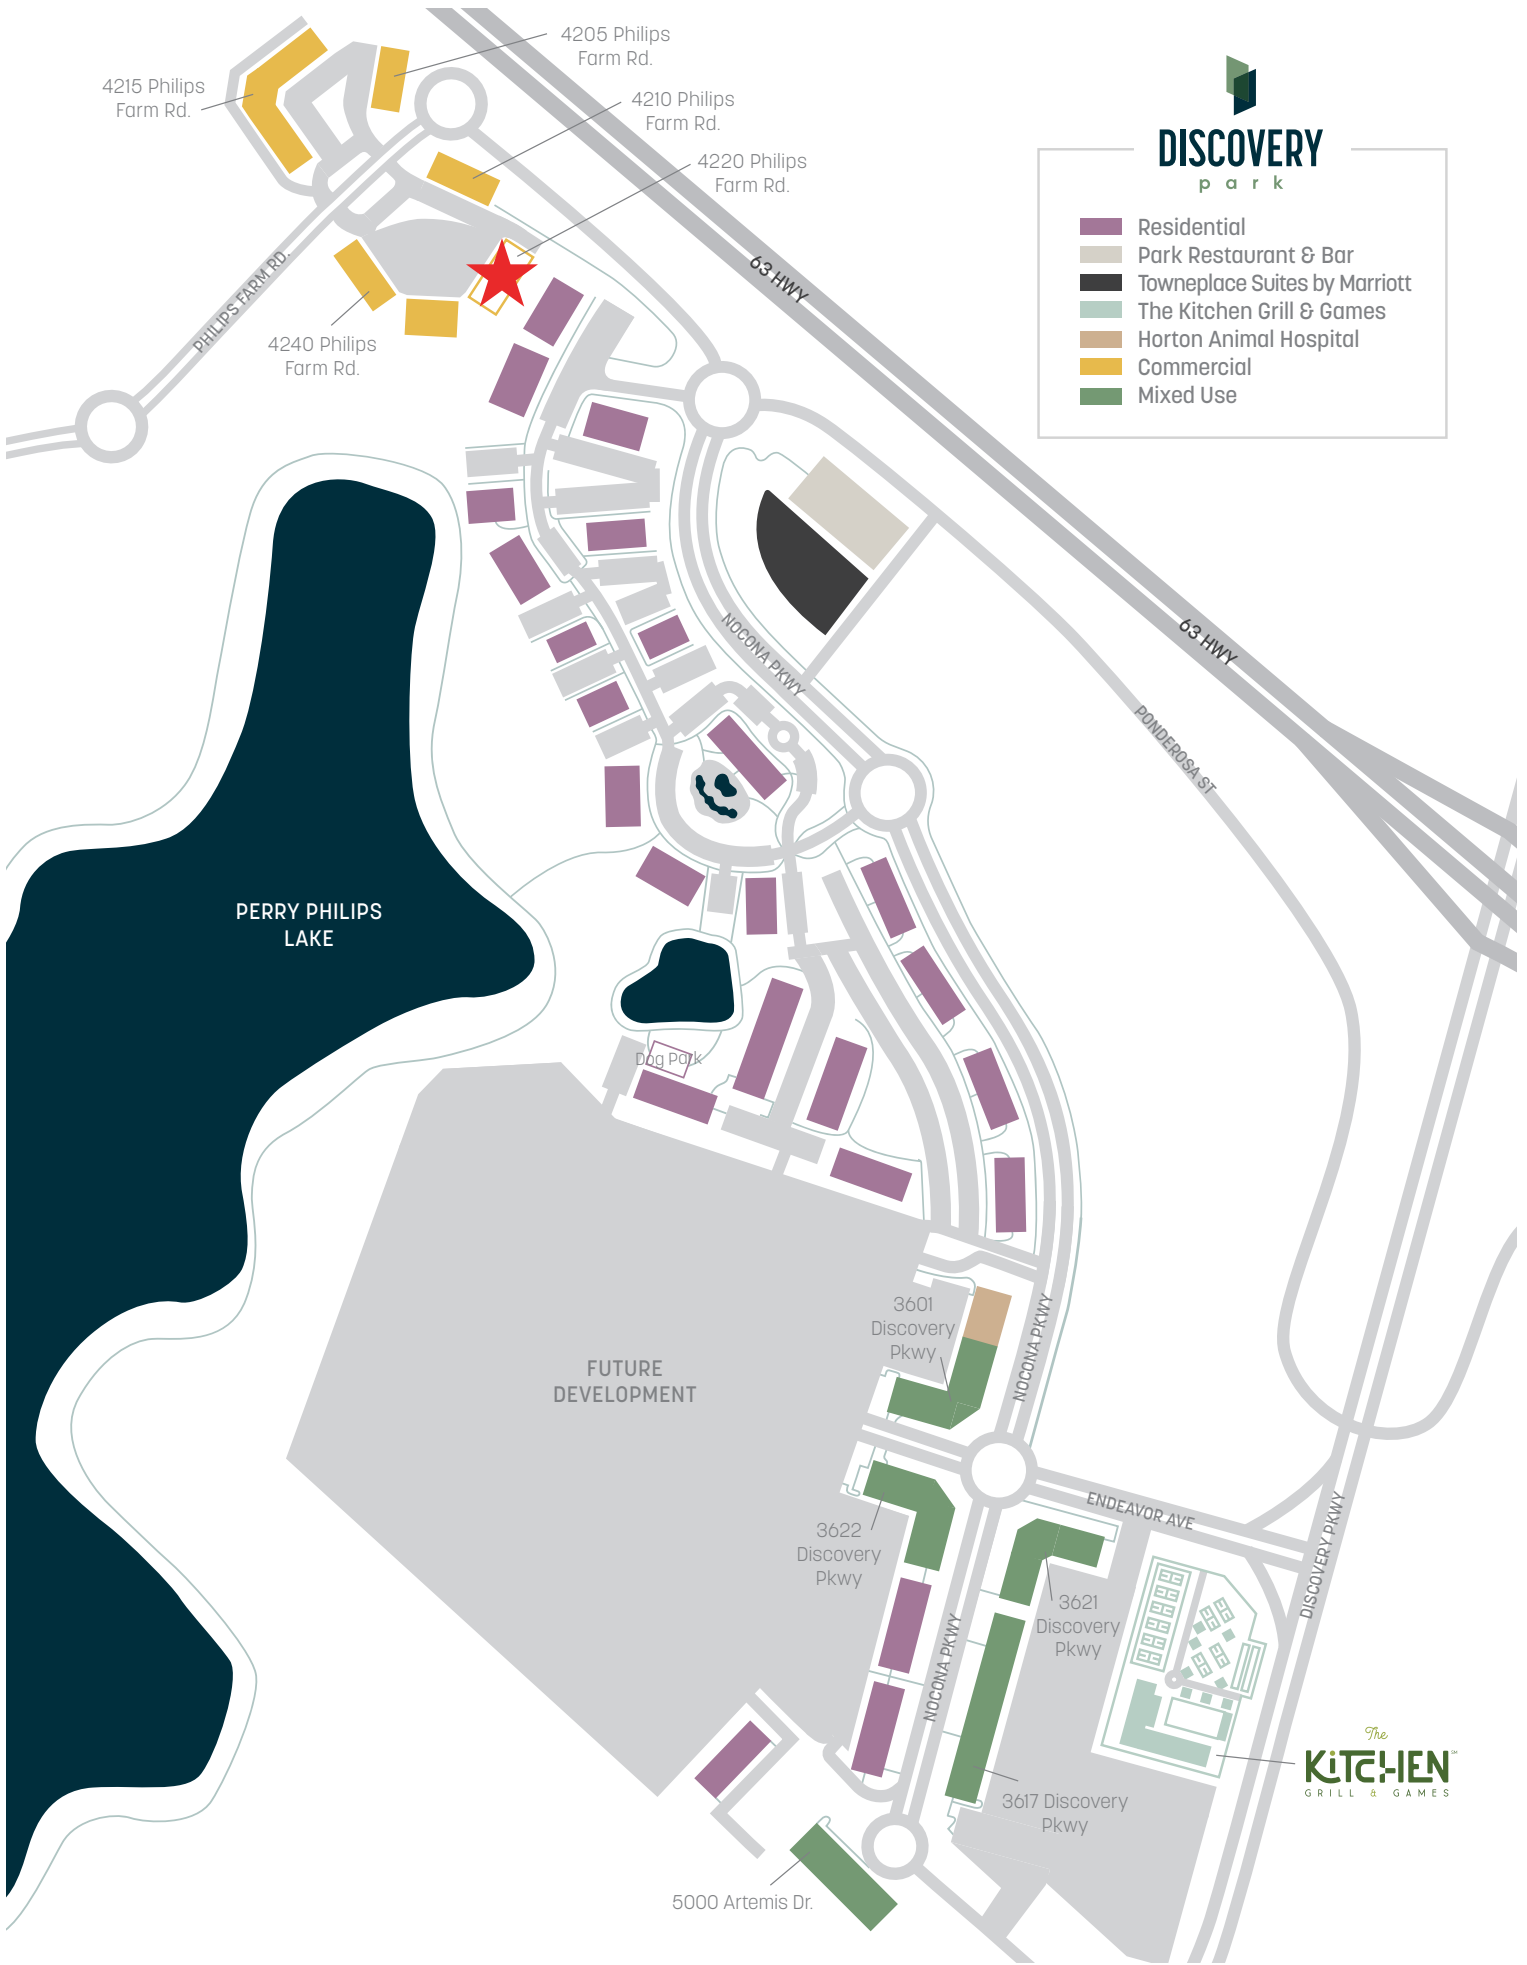

4220 PHILIPS FARM RD

Suite 101 • 11,541 sq. ft. 

floorplan

DISCOVERY
park

- Residential
- Park Restaurant & Bar
- Towneplace Suites by Marriott
- The Kitchen Grill & Games
- Horton Animal Hospital
- Commercial
- Mixed Use